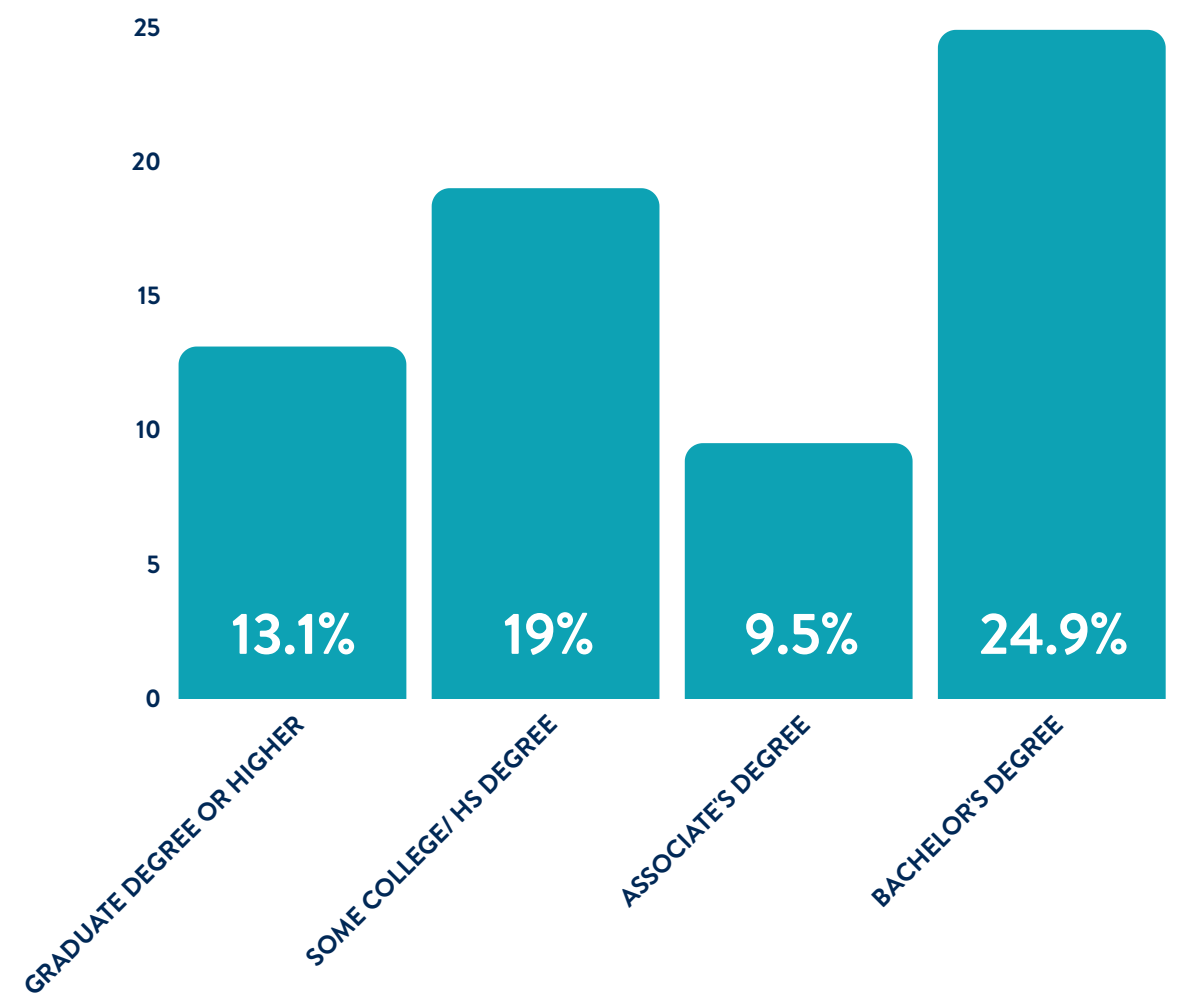

POPULATION 248,158

EST POPULATION 284,080 (2030)
MEDIAN AGE 38
LABOR FORCE 119,459
REGIONAL LABOR FORCE 1,536,696
(CHARLOTTE REGION)

INCOME

MEDIAN HOUSEHOLD INCOME

\$83,654

AVERAGE WAGE

19.19/hr

TOP 5 LARGEST SECTORS BY EMPLOYMENT PERCENTAGES

EDUCATION POPULATION AGE 25+

HIGH SCHOOL GRADUATION RATE **90.2%**
POST SECONDARY DEGREE **66.5%**

EDUCATIONAL INSTITUTIONS

MAJOR EMPLOYERS

INDUSTRY CLUSTERS

TRANSPORTATION/ ACCESS

AVERAGE RESIDENT COMMUTE TIME: 26.3 MINUTES

WITHIN A 2-DAY TRUCKING TIME OVER 70% OF THE US POPULATION IS ACCESSIBLE AND 35% IS ACCESSIBLE WITHIN 1-DAY OF TRUCKING

PORTS – 3 DEEP-WATER PORTS WITHIN 250 MILES, CHARLOTTE INLAND PORT AND 2 INTERMODAL FACILITIES (CSX AND NORFOLK SOUTHERN)