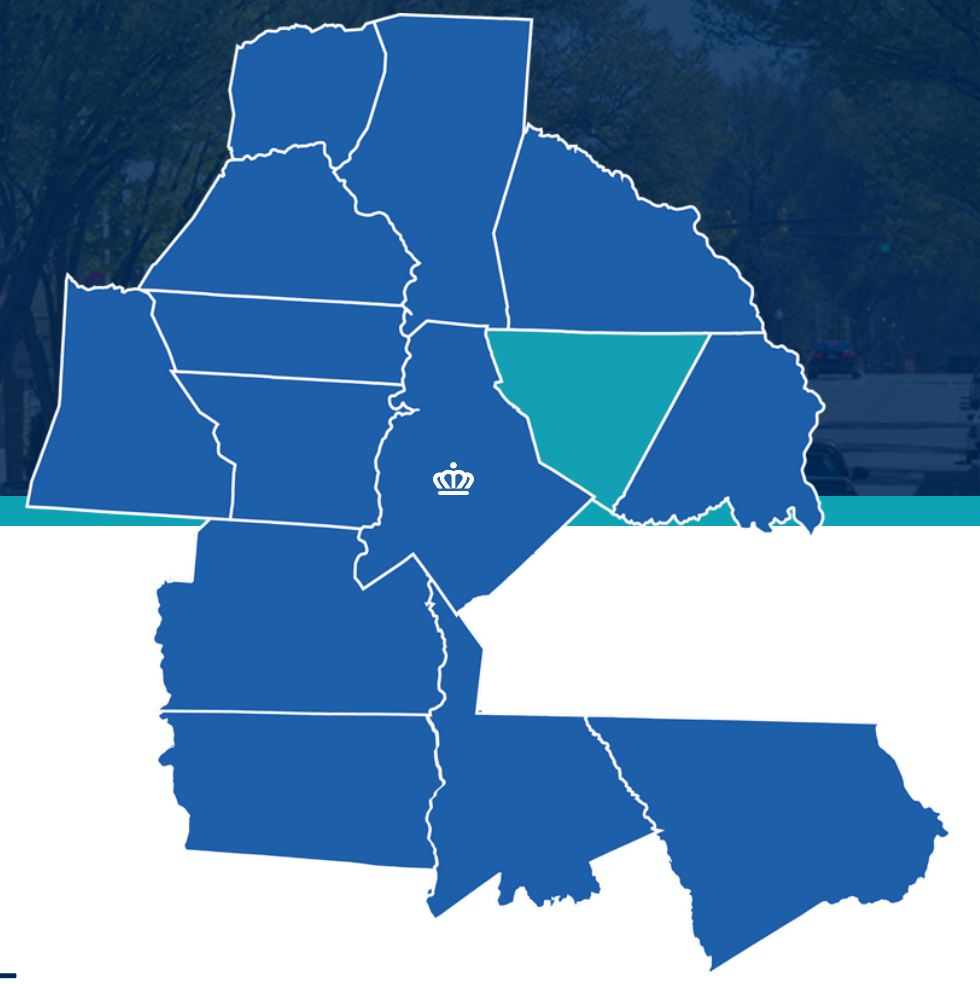

CABARRUS COUNTY

Cities/ Towns: Concord, Harrisburg, Kannapolis, Mount Pleasant, Midland

Cabarrus County, located right next door to Charlotte, offers a prime location for businesses seeking growth and opportunity. With a diverse economy that includes strong sectors in manufacturing, motorsports, healthcare, and biotechnology, the county is a hub for innovation and commerce. Its proximity to major transportation assets, including Interstate 85 and the Charlotte Douglas International Airport, provides excellent connectivity for businesses. Cabarrus County also boasts a highly skilled workforce, strong community support for business development, and competitive tax incentives. Combined with a high quality of life, excellent schools, and vibrant cultural and recreational opportunities, Cabarrus County is an attractive destination for companies looking to establish or expand their operations.

POPULATION 248,158

EST POPULATION 284,080 (2030)
MEDIAN AGE 38
LABOR FORCE 119,459
REGIONAL LABOR FORCE 1,536,696
(CHARLOTTE REGION)

INCOME

MEDIAN HOUSEHOLD INCOME

\$83,654

AVERAGE WAGE

19.19/hr

TOP 5 LARGEST SECTORS BY EMPLOYMENT PERCENTAGES

CLOSEST INTERSTATE HIGHWAY ACCESS: INTERSTATES I-85 AND HIGHWAYS 29, 73, 49 , 601, 24-27

RAIL – NORFOLK SOUTHERN (FREIGHT ROUTES) , ABERDEEN CAROLINA & WESTERN RAILWAY ROAD COMPANY

AIRPORT – 30-40 MINUTES TO CLT INTERNATIONAL AIRPORT –7TH BUSIEST AIRPORT IN THE WORLD & CONCORD-PADGETT REGIONAL AIRPORT, NORTH CAROLINA'S 4TH BUSIEST AIRPORT

WITHIN A 2-DAY TRUCKING TIME OVER 70% OF THE US POPULATION IS ACCESSIBLE AND 35% IS ACCESSIBLE WITHIN 1-DAY OF TRUCKING

PORTS – 3 DEEP-WATER PORTS WITHIN 250 MILES, CHARLOTTE INLAND PORT AND 2 INTERMODAL FACILITIES (CSX AND NORFOLK SOUTHERN)