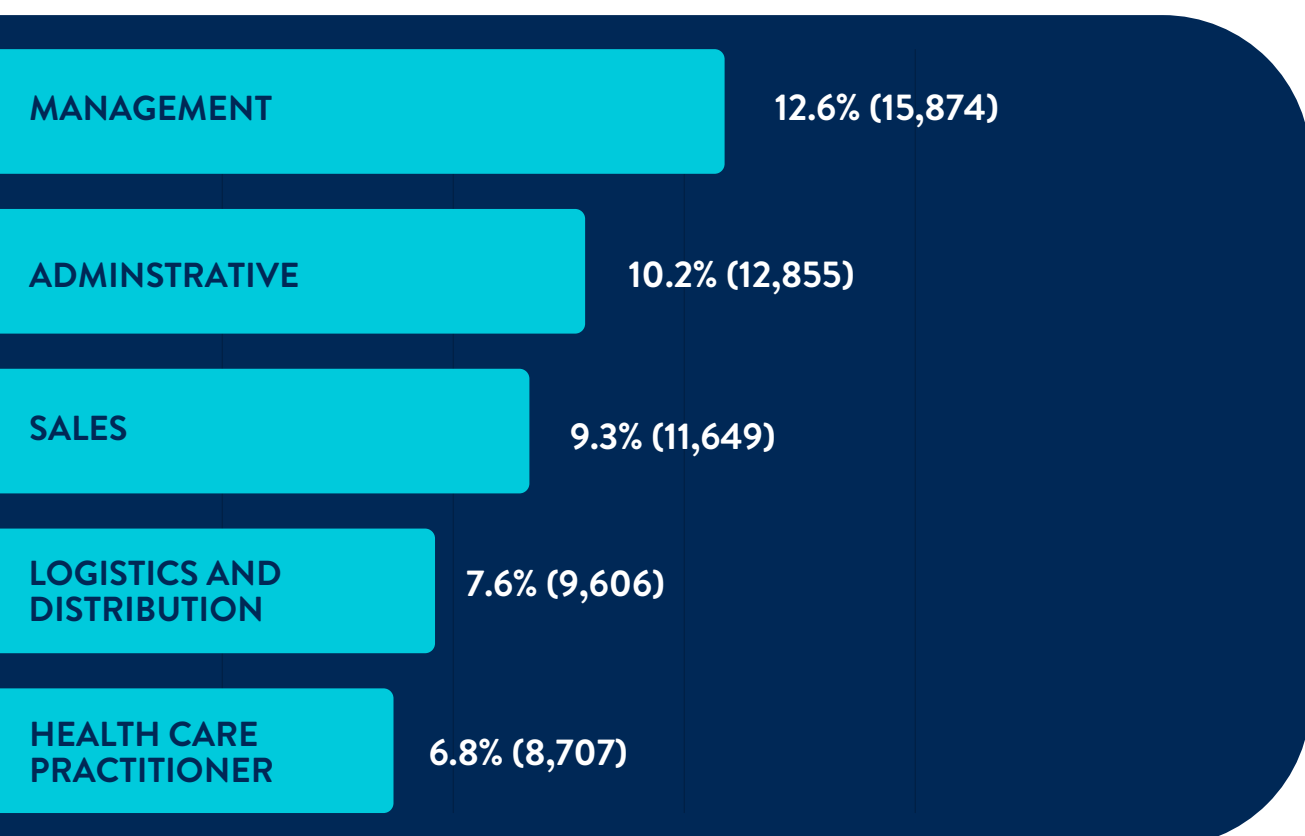

POPULATION 248,158

EST POPULATION 284,080 (2030)
MEDIAN AGE 38
LABOR FORCE 119,459
REGIONAL LABOR FORCE 1,536,696
(CHARLOTTE REGION)

INCOME

MEDIAN HOUSEHOLD INCOME

\$83,654

AVERAGE WAGE

19.19/hr

TOP 5 LARGEST SECTORS BY EMPLOYMENT PERCENTAGES

EDUCATION POPULATION AGE 25+

HIGH SCHOOL GRADUATION RATE **90.2%**
POST SECONDARY DEGREE **66.5%**

EDUCATIONAL INSTITUTIONS

MAJOR EMPLOYERS

INDUSTRY CLUSTERS

TRANSPORTATION/ ACCESS

AVERAGE RESIDENT COMMUTE TIME: 26.3 MINUTES