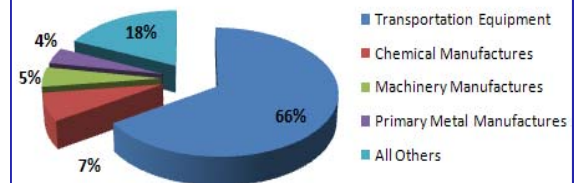

- ✦ 1 Daily Nonstop flight, Charlotte to Paris (seasonal)
- ✦ France receives 3.6% of the Carolinas' exports
- ✦ Top 10 importer from both NC and SC

Contact Information:
David Swenson
704-347-8024
DSwenson@CharlotteUSA.com
www.CharlotteUSA.com

Recent Announcements Major Companies

Turbomeca (Safran Group)

Announced 2008
Union County, NC
Manufacturing
180 jobs

Sogeti

Announced 2007
Mecklenburg County, NC
IT Services
25 jobs

Charlotte/Douglas Intern'l Airport, US Airways Hub

Announced 2009
Daily Nonstop flight to Paris

AXA Advisors, LLC

Mecklenburg County, NC
Parent: AXA Group, SA
Insurance
Jobs: 500

Areva

Mecklenburg County, SC
Parent: Areva
Nuclear Energy
Jobs: 600

Pass & Seymour Legrand

York County, SC
Parent: Legrand Group
Fax & Barcode Ribbons
Jobs: 700

Michelin Aircraft Tire Co.

Stanly County, NC
Parent: Manufacture Francaise
des Pneumatiques Michelin
Aircraft Tires
Jobs: 365

Exports to France, 2009

North Carolina