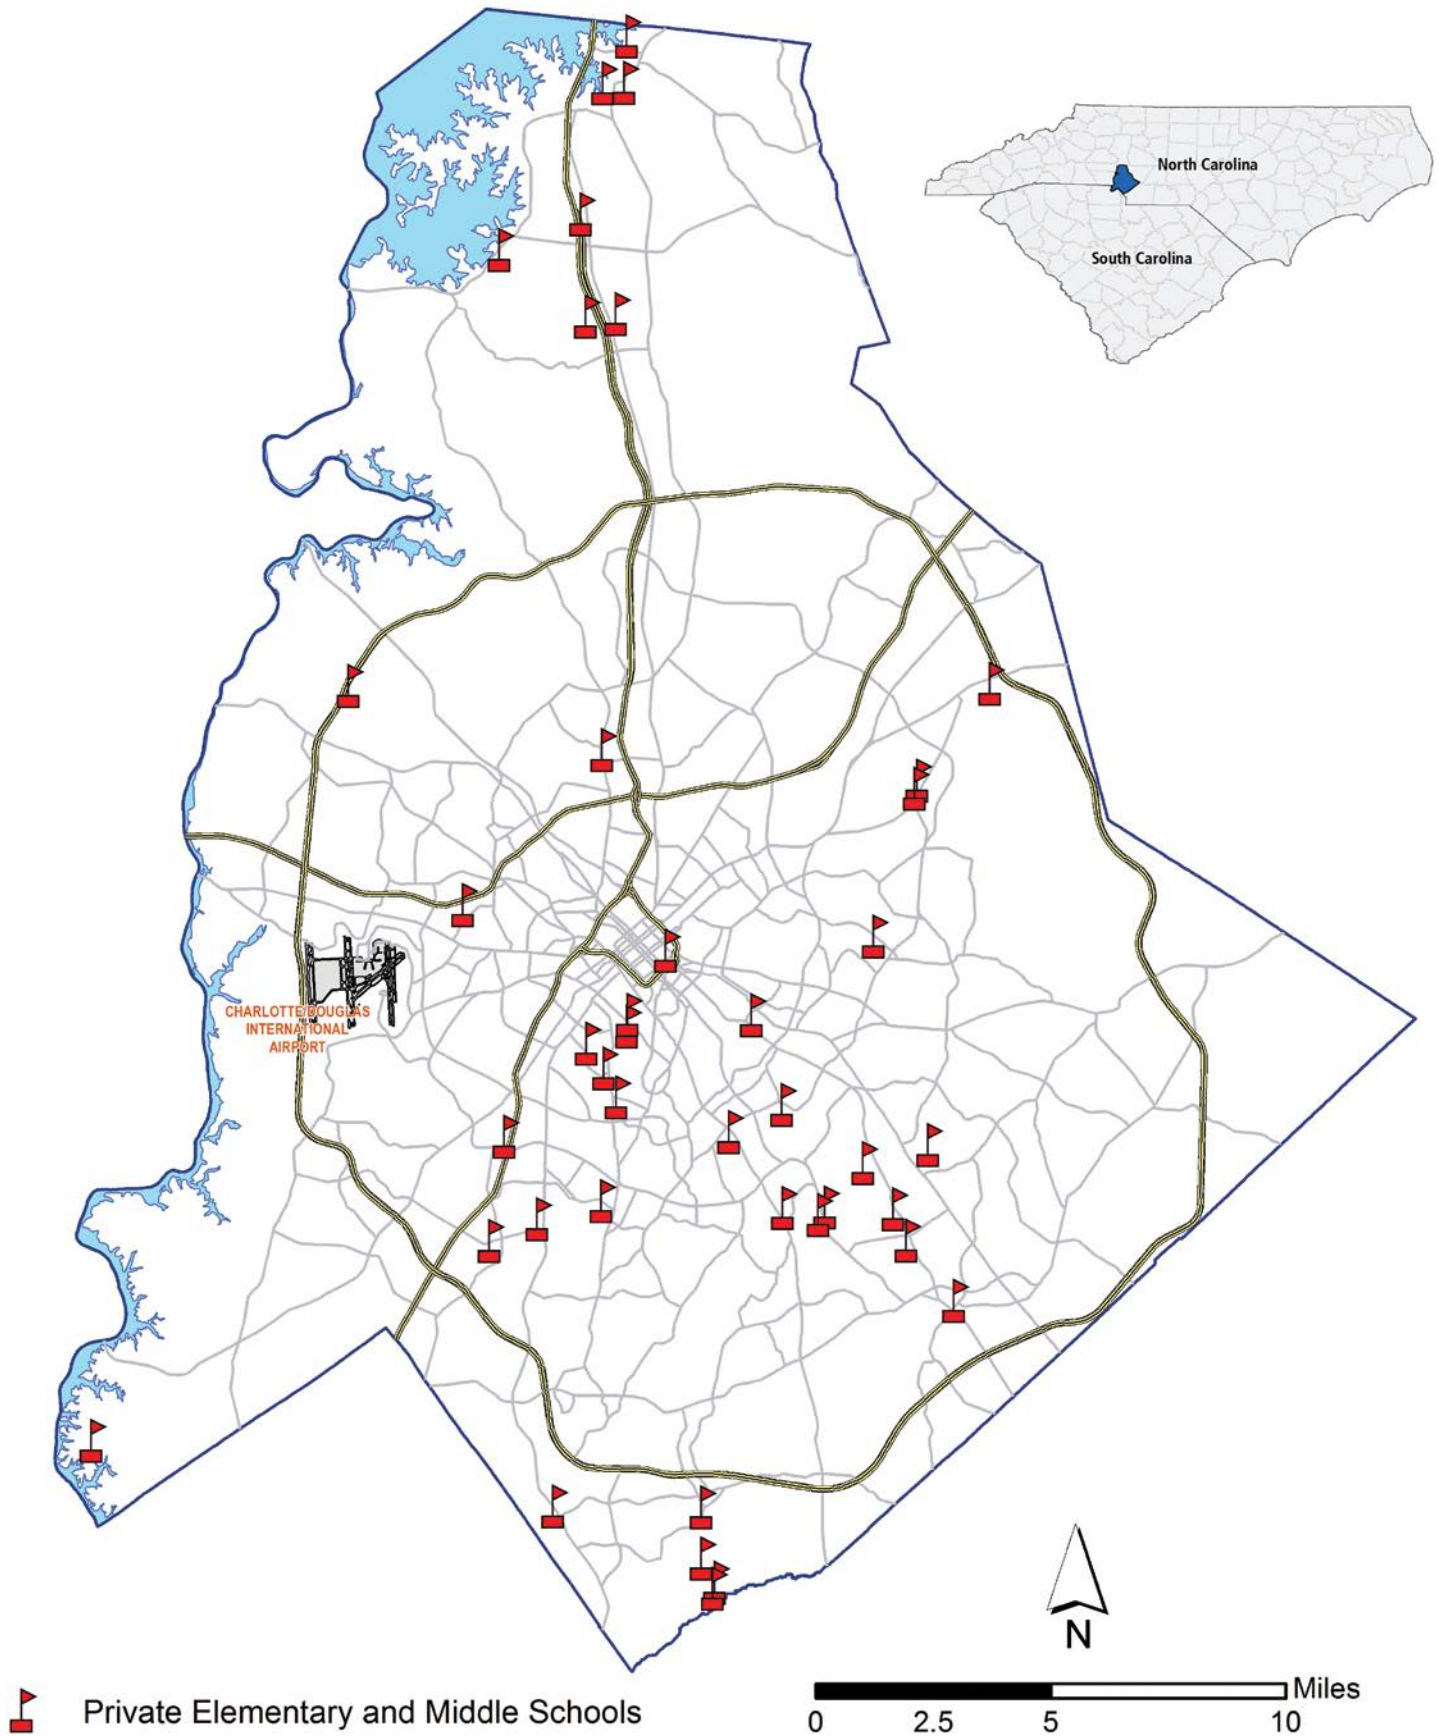

Private Elementary and Middle Schools in Mecklenburg County